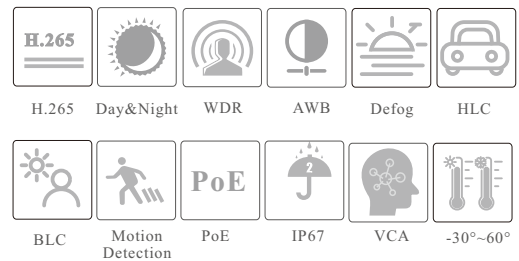

- H.265+/H.265/H.264+/H.264/MJPEG coding
- Max.resolution: 8MP (3840 × 2160)
- ICR auto switch, true day / night vision
- 30 ~ 50m IR night view distance
- Motorized zoom lens
- 3D DNR, true WDR, HLC, BLC and ROI coding
- Support electronic image stabilization
- 1CH audio input and 1CH built-in MIC
- Built-in micro SD card slot, up to 256GB
- DC12V/PoE power supply
- IP67 protection grade
- Support three streams
- Support mobile surveillance by smart phones with iOS and Android OS
- Support P2P function
- Intelligent analytics