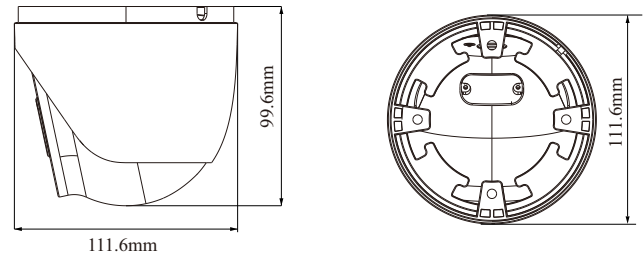

Network Protocol	UDP, IPv4, IPv6, DHCP, NTP, RTSP, RTP, RTMP, RTCP, PPPoE, DDNS, SMTP, FTP, SNMP, HTTP, HTTP POST, 802.1x, UPnP, HTTPS, P2P, QoS
Interface Protocol	ONVIF
Storage	Network remote storage; micro SD card storage
Smart Alarm	Motion detection, SD card error, SD card full, IP address conflict, cable disconnection
General Function	Watermark, video mask, heartbeat, image distortion correction, corridor pattern, ANR
Security	Video encryption, firmware encryption, HTTPS encryption, configuration encryption, illegal login lock, IP address filtering, 802.1x authentication, basic and digest authentication for HTTP
PoE	Yes, IEEE802.3af
IR Distance	30 ~ 50 m
Ingress Protection	IP67
Others	
Power Supply	DC12V/PoE
Power Consumption	< 8W
Storage Conditions	- 30 °C ~ 65 °C (-22°F ~ 149°F), Humidity: less than 95 % (non-condensing)
Operating Conditions	- 30 °C ~ 60 °C (-22°F ~ 140°F), Humidity: less than 95 % (non-condensing)
Dimensions (mm)	Ø 111.6 × 99.6
Weight (net)	Approx. 0.67KG
Installation	Ceiling mounting; Wall mounting
Certificate	CE, FCC
Environmental Protection	Directive EU RoHS, WEEE(2012/19/EU), directive 94/62/EC and REACH(EC1907/2006)

DIMENSIONS

AVAILABLE ACCESSORIES